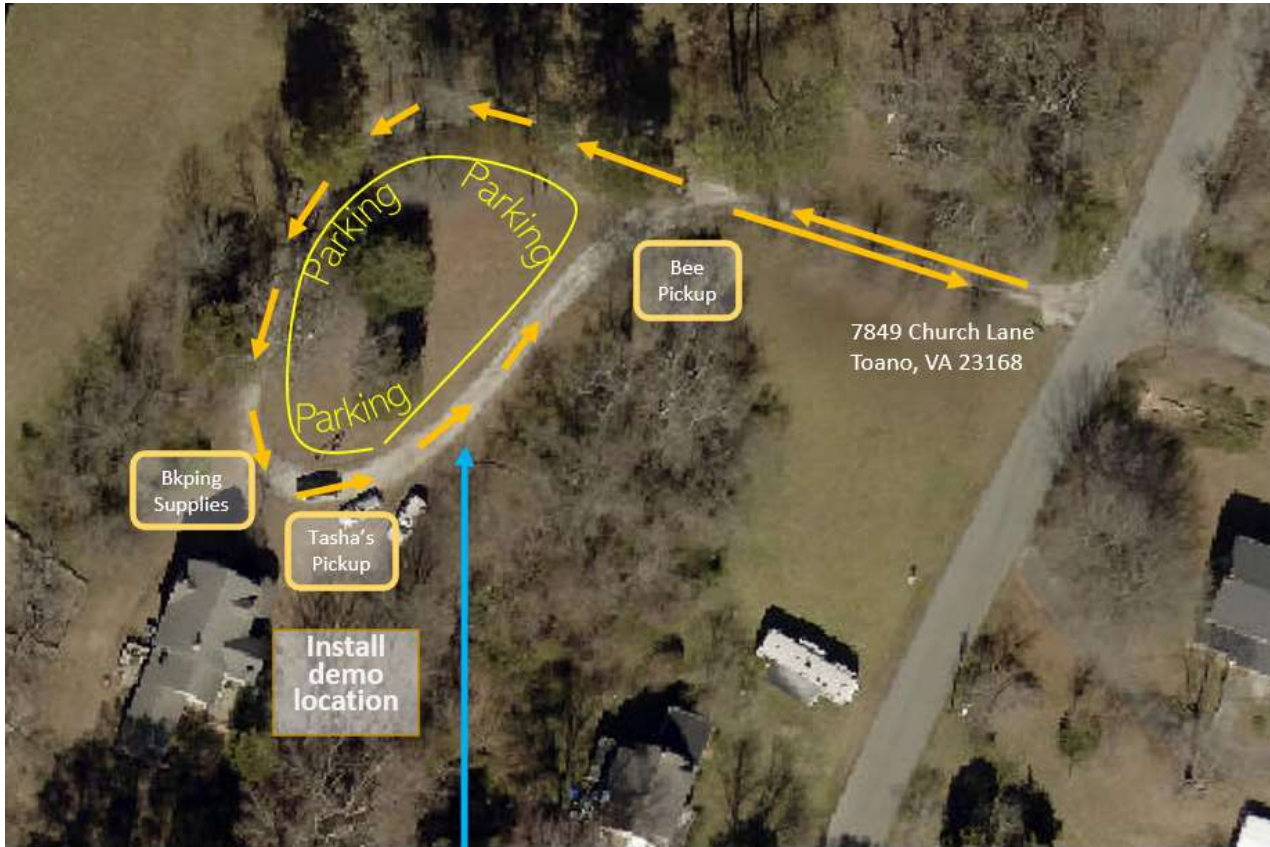

# Williamsburg Pick Up Map

**Location:** [Tasha's Own](#)

7849 Church Lane Toano, VA 23168

[Google Maps Link](#) for directions

## Pick up Directions

1. Enter the driveway and continue straight to go around the loop.
2. Park in the interior of the loop (nose first).
3. If you pre-ordered items from Tasha's Own, pick these up first and also browse other goods
4. At the Bee Pickup location, you will see a table. Provide your name and we will hand you your package(s) of bees.
5. Return to your vehicle and exit.
  - Be aware of driveway two-way traffic and be courteous beekeepers.

Overflow parking available at 7891 Richmond Road (empty lot) If you arrive early or if line is backed up